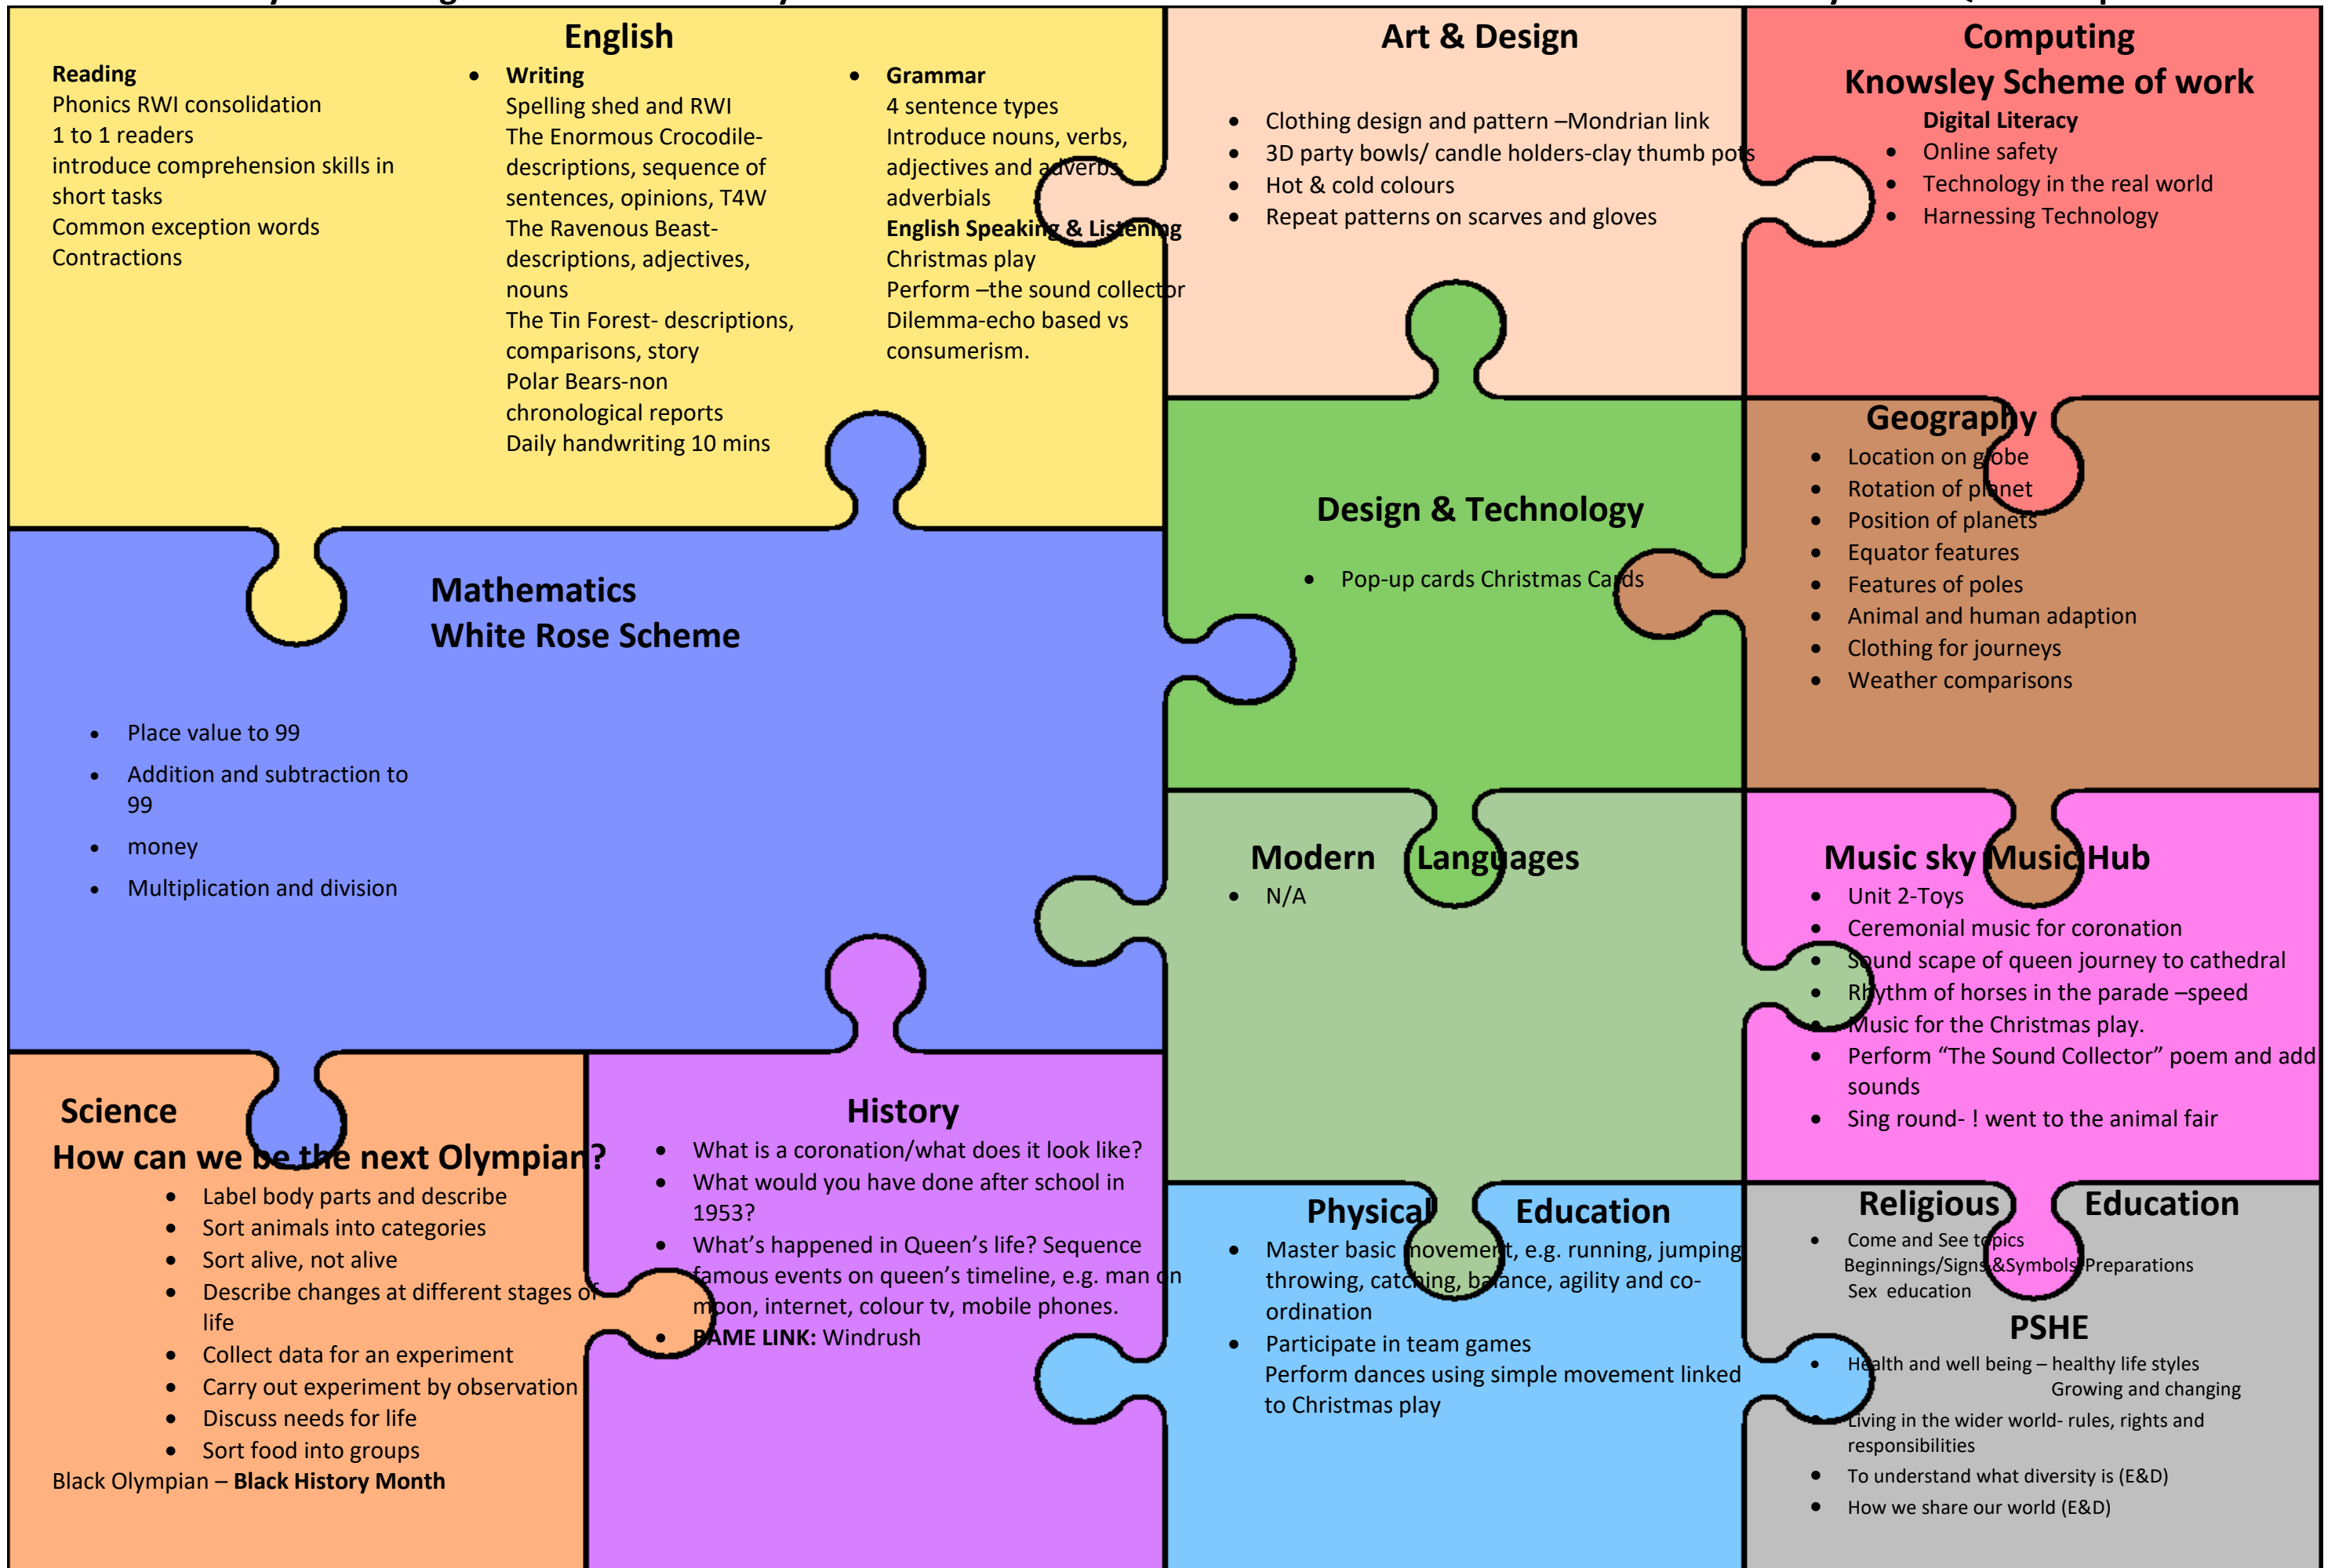

# Our Lady of Walsingham Catholic Primary School 2020 - Curriculum Overview for Year 2 Autumn Term – Why is the Queen important?

•

•